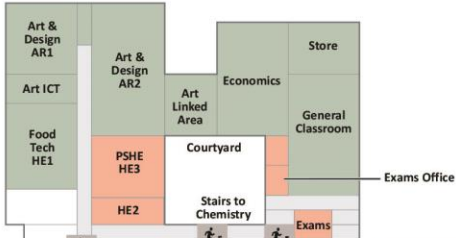

Cranbrook School

Cranbrook School Map Ground Floor

- Stairs
- Staff WC
- Male WC
- Female WC
- Accessible WC
- Fire Assembly Point

ART & TECHNOLOGY

SCIENCE

MATHS

SIXTH FORM CENTRE

HORSLEY BLOCK

QUEENS HALL THEATRE

LANGUAGES

JUNIOR HUB

BARHAM HOUSE

PERFORMING ARTS CENTRE

SPORTS HALL

HARD COURTS / PLAYGROUND

Waterloo Road