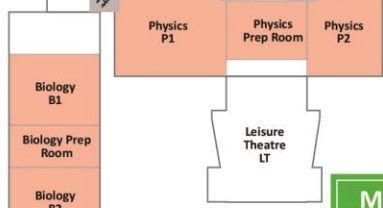

Cranbrook School

Cranbrook School Map Ground Floor

- Stairs
- Staff WC
- Male WC
- Female WC
- Accessible WC
- Fire Assembly Point

ART & TECHNOLOGY

SCIENCE

MATHS

SIXTH FORM CENTRE

HORSLEY BLOCK