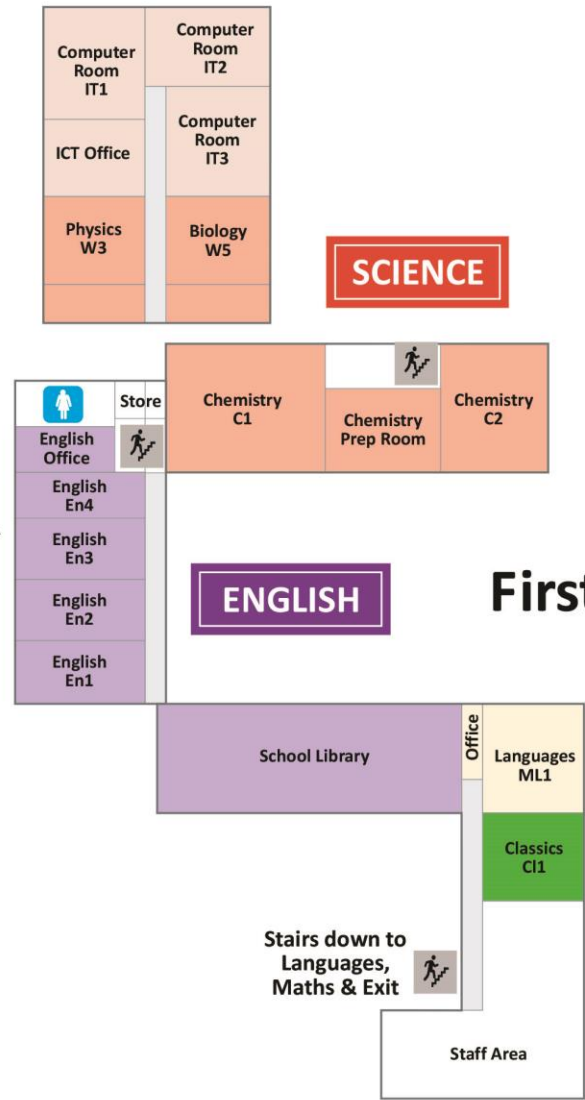

Cranbrook School

Cranbrook School Map Ground Floor

- Stairs
- Staff WC
- Male WC
- Female WC
- Accessible WC
- Fire Assembly Point

ART & TECHNOLOGY

SCIENCE

MATHS

SIXTH FORM CENTRE

HORSLEY BLOCK

- Stairs
- Staff WC
- Male WC
- Female WC
- Accessible WC
- Fire Assembly Point

First Floor

LANGUAGES

Cranbrook School
 Waterloo Road
 Cranbrook TN17 3JD
 Tel: 01580 711800
www.cranbrookschool.co.uk