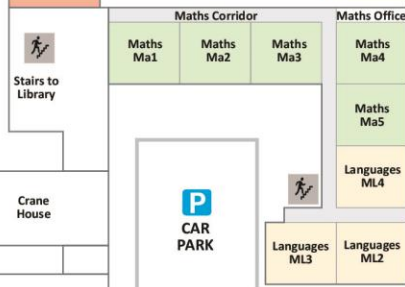

Cranbrook School

Cranbrook School Map Ground Floor

- Stairs
- Staff WC
- Male WC
- Female WC
- Accessible WC
- Fire Assembly Point

ART & TECHNOLOGY

SCIENCE

MATHS

SIXTH FORM CENTRE

HORSLEY BLOCK

QUEENS HALL THEATRE

LANGUAGES

JUNIOR HUB

BARHAM HOUSE

PERFORMING ARTS CENTRE

SPORTS HALL

HARD COURTS / PLAYGROUND

Waterloo Road