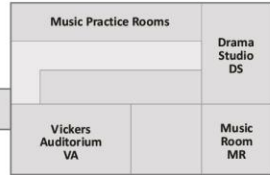

QUEENS HALL THEATRE

LANGUAGES

JUNIOR HUB

BARHAM HOUSE

PERFORMING ARTS CENTRE

SPORTS HALL

HARD COURTS / PLAYGROUND

Waterloo Road