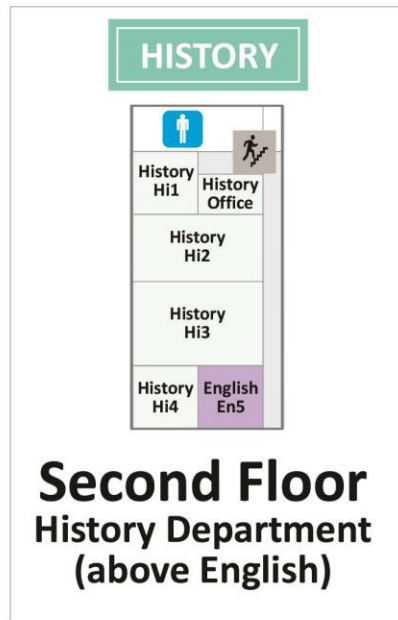

Cranbrook School

Cranbrook School Map First & Second Floors

- Stairs
- Staff WC
- Male WC
- Female WC
- Accessible WC
- Fire Assembly Point

First Floor

LANGUAGES

Cranbrook School
Waterloo Road
Cranbrook TN17 3JD
Tel: 01580 711800
www.cranbrookschool.co.uk